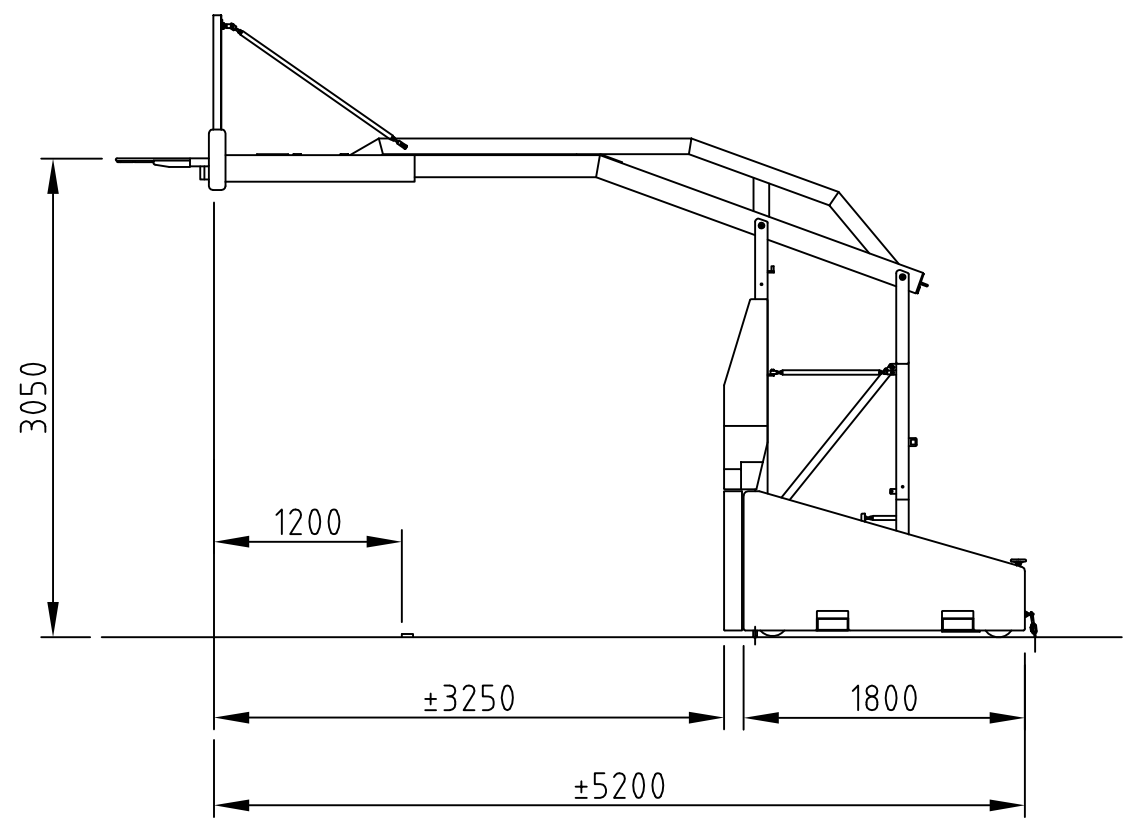

Front view

Side view

Storage position

DIMENSIONS IN MM

Units: mm					TOLERANCES ACCORDING NEN-EN-ISO 1101		
Drawn: AdB	Date: 17-12-'10	Name: Super SAM 325					
Checked:	Date:						
 Schelde Sports B.V. PO box 21, 4460 AA Goes, Olympiastraat 2, 4462 GG Goes Tel: +31(0) 113 315 100, Fax: +31(0) 113 315 110 E: teken@scheldesports.nl, I: www.scheldesports.nl		This drawing is owned by Schelde Sports BV and may not be reproduced or copied nor be made available to third parties without written permission		 Scale: 1:50	Size: A3	Drawing nr.: 06240102-V	Rev.: 00