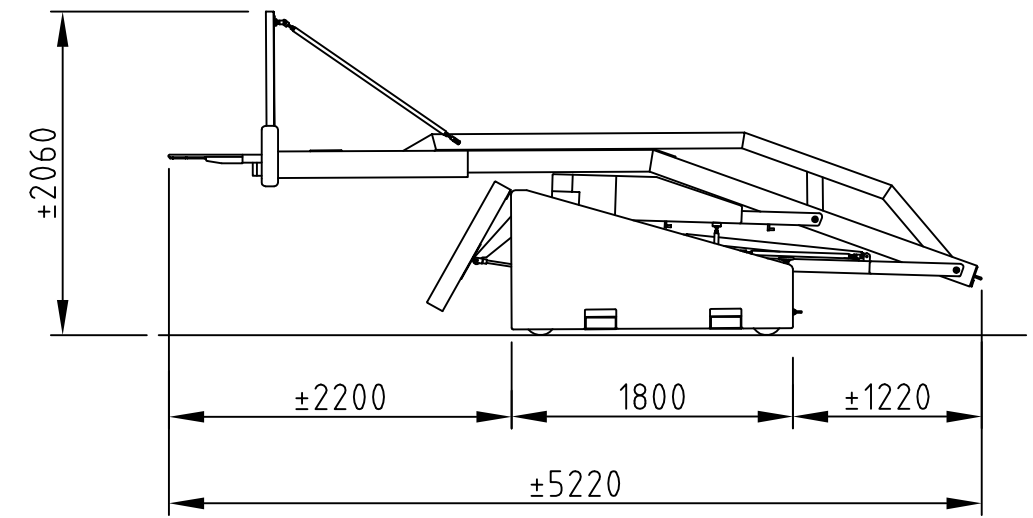

Front view

Side view

Storage position

DIMENSIONS IN MM

Units: mm					TOLERANCES ACCORDING NEN-EN-ISO 1101		
Drawn: AdB	Date: 17-12-'10	Name: Super SAM 325					
Checked:	Date:						
 Schelde Sports B.V. PO box 21, 4460 AA Goes, Olympiastraat 2, 4462 GG Goes Tel: +31(0) 113 315 100, Fax: +31(0) 113 315 110 E: teken@scheldesports.nl, I: www.scheldesports.nl		This drawing is owned by Schelde Sports BV and may not be reproduced or copied nor be made available to third parties without written permission		 Scale: 1:50	Size: A3	Drawing nr.: 06240102-V	Rev.: 00